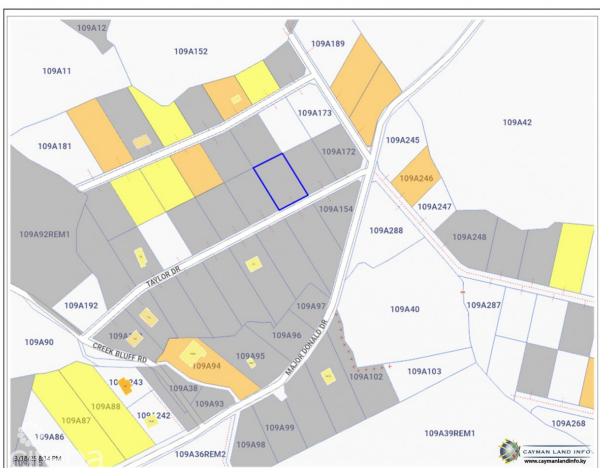

BLUFF LAND -CAYMAN BRAC (MLS#: 419055)

DETAILS

Price: CI$65,000
Block: 109A
Width: 100
Acres: 0.35

MLS#: 419055
Parcel: 170
Depth: 149

Type: Land

Status: Active

DESCRIPTION

Bluff land in the North East Bay area.

FEATURES

IMAGES