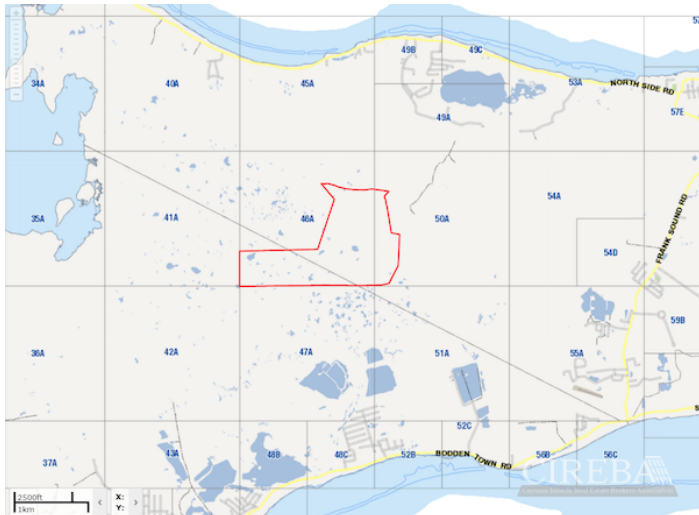

520 ACRES (MLS#: 414647)

DETAILS

Price: CI\$15,000,000	MLS#: 414647	Type: Land	Status: Active
Block: 46A	Parcel: 1		
Width: 7,727	Depth: 4,663		
Acres: 520.00			

DESCRIPTION

520 Acres Vacant Land

FEATURES

Zoning: Agriculture/Residential

IMAGES

MAP

CIREBA MLS LDX feed courtesy of TROPICAL REAL ESTATE

***Disclaimer:** The information contained herein has been furnished by the owner(s) and or their nominee and represented by them to be accurate. The listing company, agent and CIREBA MLS disclaims any liability or responsibility for any inaccuracies, errors or omissions in the represented information. The listing details herein are also courtesy of CIREBA (Cayman Islands Real Estate Brokers Association) MLS and/or via LDX (Listing Data Exchange) feed. All the information contained herein is subject to errors, omissions, price changes, prior sale or withdrawal, without notice and is at all times subject to verification by the purchaser(s).