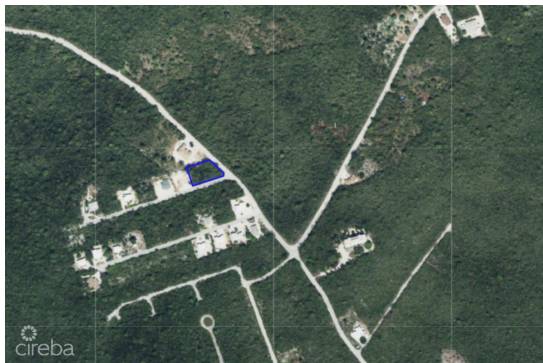

DETAILS

Price: CI$59,500	MLS#: 420927	Type: Land	Status: Active
Block: 99A	Parcel: 227		
Width: 168.00	Depth: 102.00		
Acres: 0.36			

DESCRIPTION

Discover the perfect opportunity to build your island dream home on this attractive ****0.36-acre corner lot**** located on the desirable Bluff in ****Cayman Brac****. Situated within an established residential development, this generously sized parcel offers the ideal balance of convenience and peaceful island living. Enjoy easy access to schools, shopping, restaurants, healthcare services, and other everyday amenities, while still embracing the quiet tranquility and relaxed lifestyle that make Cayman Brac so special. The elevated Bluff location provides a desirable setting with cooling breezes and a welcoming neighborhood atmosphere. Whether you're planning a permanent residence, vacation retreat, or investment property, this well-positioned corner lot presents an excellent opportunity to create your own piece of paradise in one of the Cayman Islands' most peaceful communities.

Highlights: * 0.36-acre corner lot * Located on the Bluff, Cayman Brac * Established residential development * Easy access to all amenities * Quiet, peaceful surroundings * Ideal for a family home or investment property * Desirable elevated location with island charm Experience the best of Cayman Brac living—where convenience meets tranquility.

FEATURES

IMAGES