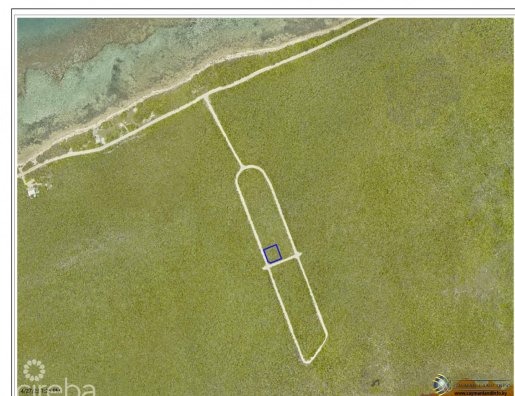

LITTLE CAYMAN EAST LAND .24 ACRE (MLS#: 415951)

DETAILS

Price: US\$50,000

MLS#: 415951

Type: Land

Status: Active

Block: 91A

Parcel: 176

Width: 99.50

Depth: 92.00

Acres: 0.24

DESCRIPTION

.24 acre of land FOR SALE on the dreamy island of Little Cayman. Land is 18ft above sea level. LC boasts incredible diving and real island living. Do not miss out on these incredible opportunities in Little Cayman. Adjacent parcel also for sale.

FEATURES

Zoning: Low Density residential

IMAGES

CIREBA MLS LDX feed courtesy of CENTURY 21 THOMPSON REALTY

***Disclaimer:** The information contained herein has been furnished by the owner(s) and or their nominee and represented by them to be accurate. The listing company, agent and CIREBA MLS disclaims any liability or responsibility for any inaccuracies, errors or omissions in the represented information. The listing details herein are also courtesy of CIREBA (Cayman Islands Real Estate Brokers Association) MLS and/or via LDX (Listing Data Exchange) feed. All the information contained herein is subject to errors, omissions, price changes, prior sale or withdrawal, without notice and is at all times subject to verification by the purchaser(s).