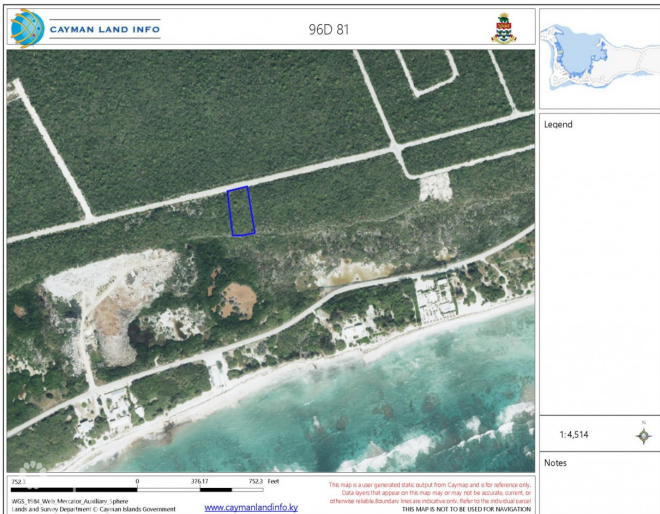

DESCRIPTION

Discover the opportunity to own a piece of paradise on the scenic Bluff Edge of Cayman Brac! This ocean view, high-and-dry parcel offers the perfect location to build your dream home or to land bank for future appreciation, as land values on Cayman Brac continue to soar. Situated just across the street from the inland Bluff lots currently on the market, this property boasts a strategic location that offers privacy and stunning natural surroundings. Adjoining lots are also available for sale, making it an excellent choice for those seeking additional space or investment potential. Convenience meets serenity here, with the property located just minutes from the Charles Kirkconnell International Airport, restaurants, shopping, grocery stores, and Cayman Brac's top attractions. Enjoy outdoor adventures like rock climbing, exploring the famous Bluff Caves, and birdwatching, where you may spot the endangered Booby Bird and the vibrant Cayman Brac Parrot. For water enthusiasts, the island is renowned for world-class fishing and scuba diving, offering breathtaking underwater experiences. Don't miss this chance to invest in the future while enjoying the natural beauty and tranquility of Cayman Brac. Contact us today to secure this incredible piece of property and start turning your dream into a reality!

FEATURES

IMAGES