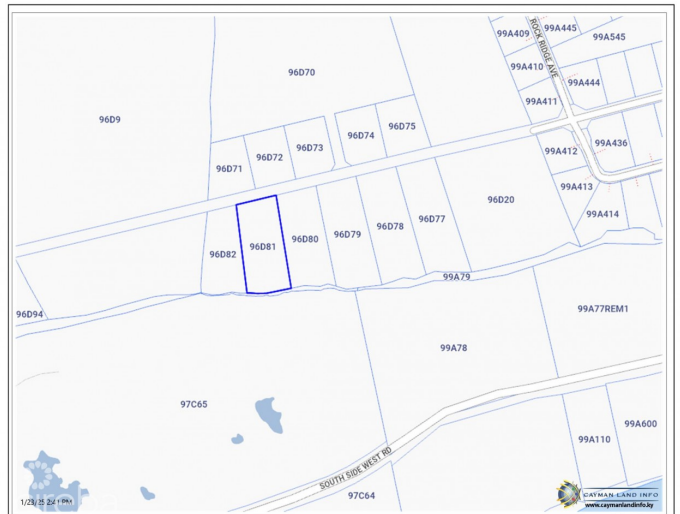

DESCRIPTION

Discover the opportunity to own a piece of paradise on the scenic Bluff Edge of Cayman Brac! This ocean view, high-and-dry parcel offers the perfect location to build your dream home or to land bank for future appreciation, as land values on Cayman Brac continue to soar. Situated just across the street from the inland Bluff lots currently on the market, this property boasts a strategic location that offers privacy and stunning natural surroundings. Adjoining lots are also available for sale, making it an excellent choice for those seeking additional space or investment potential. Convenience meets serenity here, with the property located just minutes from the Charles Kirkconnell International Airport, restaurants, shopping, grocery stores, and Cayman Brac's top attractions. Enjoy outdoor adventures like rock climbing, exploring the famous Bluff Caves, and birdwatching, where you may spot the endangered Booby Bird and the vibrant Cayman Brac Parrot. For water enthusiasts, the island is renowned for world-class fishing and scuba diving, offering breathtaking underwater experiences. Don't miss this chance to invest in the future while enjoying the natural beauty and tranquility of Cayman Brac. Contact us today to secure this incredible piece of property and start turning your dream into a reality!

FEATURES

IMAGES