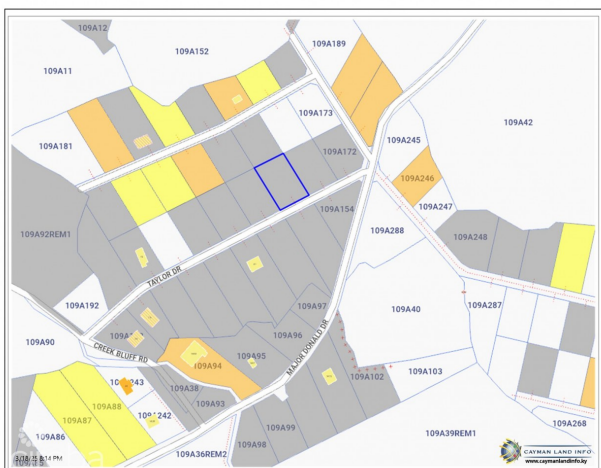

BLUFF LAND -CAYMAN BRAC (MLS#: 419055)

DETAILS

Price: CI$65,000
Block: 109A
Width: 100.00
Acres: 0.35

MLS#: 419055
Parcel: 170
Depth: 149.00

Type: Land

Status: Pending/Conditional

DESCRIPTION

Bluff land in the North East Bay area.

FEATURES

IMAGES