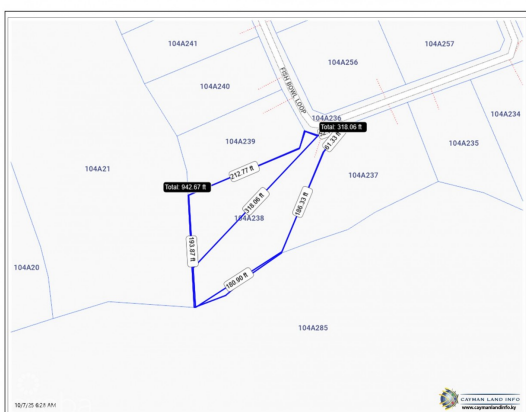

MUSICAL ORCHIDS (MLS#: 419824)

DETAILS

Price: CI\$108,000
Block: 104A
Width: 193.00
Acres: 0.88

MLS#: 419824
Parcel: 238
Depth: 318.00

Type: Land

Status: Active

DESCRIPTION

Prime bluff land in an up coming neighborhood. The land is partially cleared and filled. Ample room for your dream home. Very high elevation. Property comes with a well.

FEATURES

Zoning: Low Density residential

IMAGES

CIREBA MLS LDX feed courtesy of ERA CAYMAN ISLANDS

***Disclaimer:** The information contained herein has been furnished by the owner(s) and or their nominee and represented by them to be accurate. The listing company, agent and CIREBA MLS disclaims any liability or responsibility for any inaccuracies, errors or omissions in the represented information. The listing details herein are also courtesy of CIREBA (Cayman Islands Real Estate Brokers Association) MLS and/or via LDX (Listing Data Exchange) feed. All the information contained herein is subject to errors, omissions, price changes, prior sale or withdrawal, without notice and is at all times subject to verification by the purchaser(s).