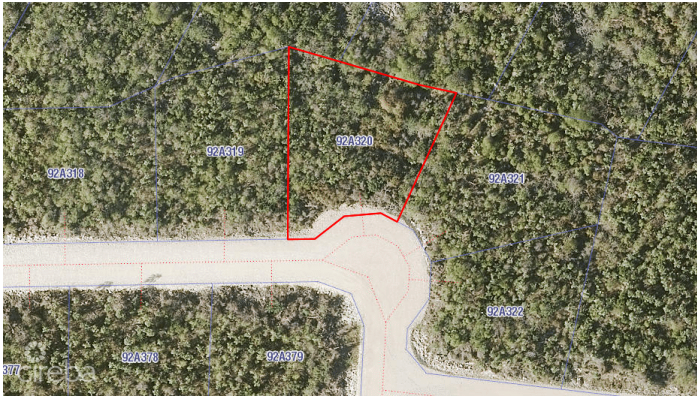

LAND IN LITTLE CAYMAN EAST (MLS#: 419626)

DETAILS

Price: CI$50,000	MLS#: 419626	Type: Land	Status: Active
Block: 92A	Parcel: 320		
Width: 100.00	Depth: 110.00		
Acres: 0.24			

DESCRIPTION

A well-priced residential parcel located close to the tranquil eastern tip of Little Cayman. Within walking distance of the popular Sandy Point beach

FEATURES

IMAGES

MAP