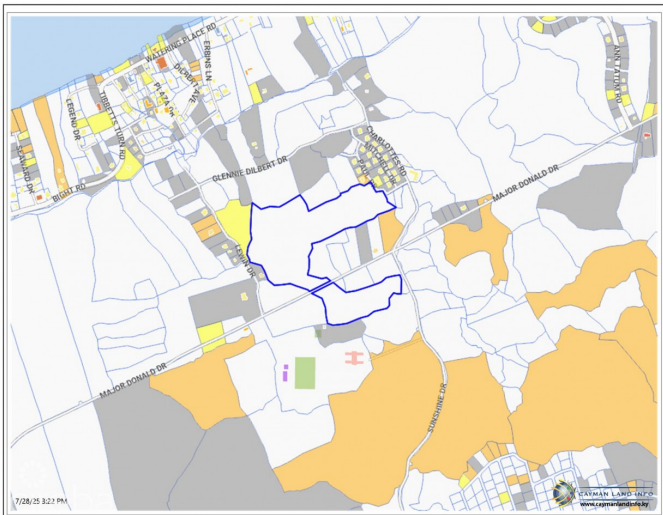

27 ACRES BLUFF LAND (MLS#: 419577)

DETAILS

Price: CI$3,500,000

MLS#: 419577

Type: Land

Status: Active

Block: 107A

Parcel: 15

Width: 695.00

Depth: 1,694.00

Acres: 27.00

DESCRIPTION

27 Acres of Bluff Land ready for many types of development. This property stretches across both sides of Major Donald Dr.

FEATURES

IMAGES

MAP